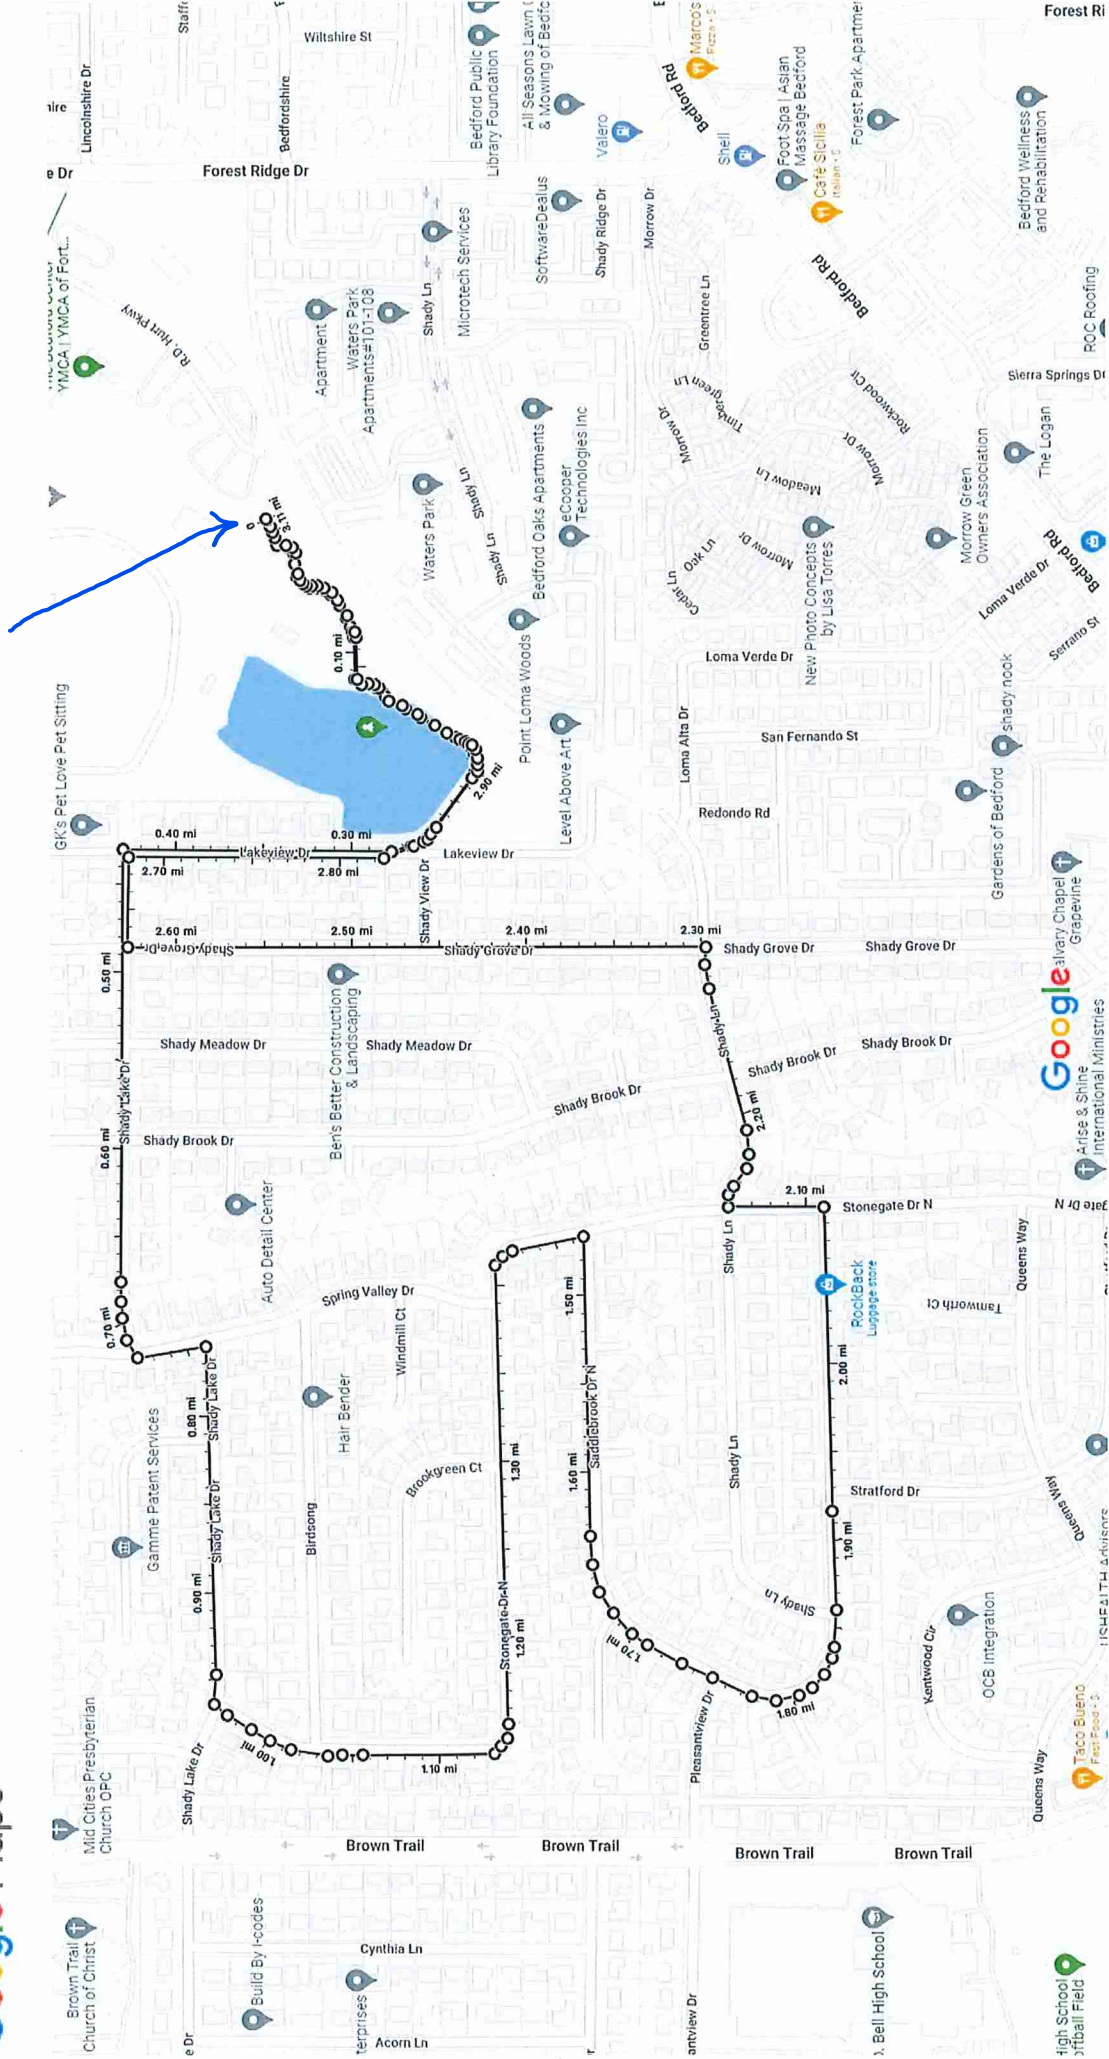

5K Start/Finish

Map data ©2023 Google 200 ft

Measure distance
Total area: 4,019,461.61 ft² (373,420.20 m²)
Total distance: 3.11 mi (5.00 km)